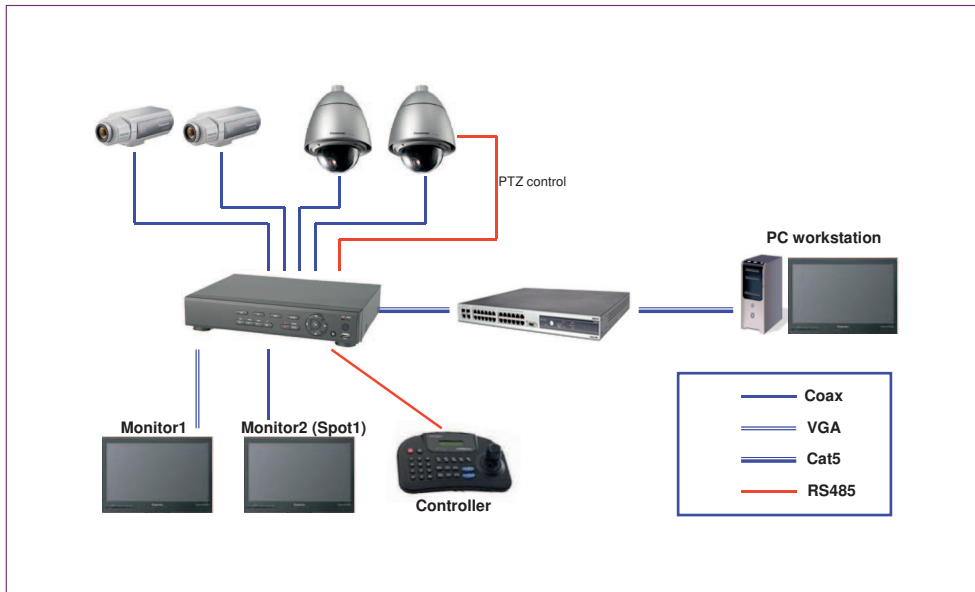

Digital Video Recorder System Diagram

SP-DR04 System Diagram