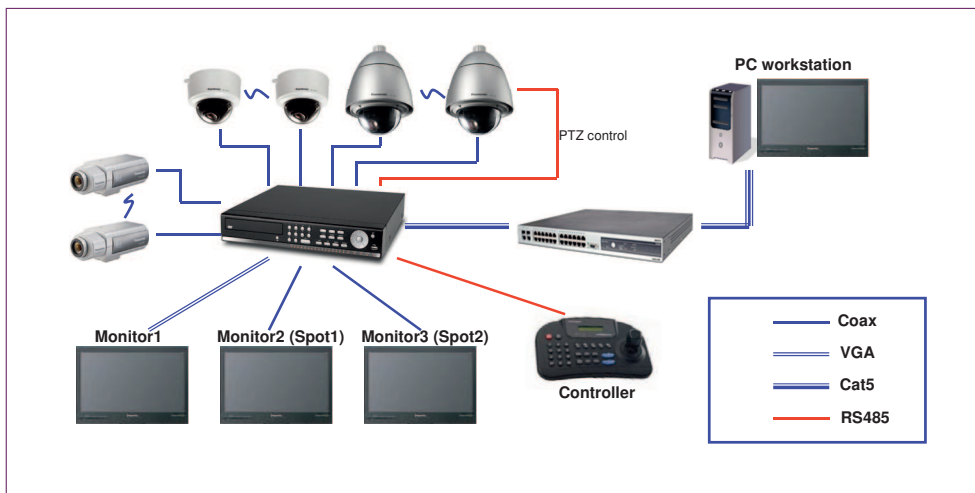

Digital Video Recorder Comparison Chart

	SP-DR04	SP-DR08	SP-DR16
			
Video Inputs	4ch Composite, 1.0Vp-p, 75ohm	8ch Composite, 1.0Vp-p, 75ohm	16ch Composite, 1.0Vp-p, 75ohm
Video Outputs	VGA(1024x768):1VGA + 1CVBS,Dual Display VGA(1024x768):1VGA + 1Spot VGA(1280x1024):1VGA + 1Spot	VGA(1024x768):1VGA + 1CVBS,Dual Display VGA(1024x768):1VGA + 1Spot VGA(1280x1024):1VGA + 2Spot	VGA(1024x768):1VGA + 1CVBS,Dual Display VGA(1024x768):1VGA + 1Spot VGA(1280x1024):1VGA + 2Spot
Audio Inputs	4ch Line Input(Audio Codec:G.711)(RCA)	4ch Line Input(Audio Codec:G.711)(RCA)	4ch Line Input(Audio Codec:G.711)(RCA)
Audio Output	1ch Line Output(Audio Codec:G.711)(RCA)	1ch Line Output(Audio Codec:G.711)(RCA)	1ch Line Output(Audio Codec:G.711)(RCA)
Display Interface	Graphic User Interface(GUI)	Graphic User Interface(GUI)	Graphic User Interface(GUI)
Input Method	Mouse / Remote Control / Front Buttons / Keyboard controller (option)	Mouse / Remote Control / Front Buttons / Keyboard controller (option)	Mouse / Remote Control / Front Buttons / Keyboard controller (option)
Recording	H.264:D1/Half D1/CIF	H.264:D1/Half D1/CIF	H.264:D1/Half D1/CIF
Recording Mode	Continuous / Motion / Sensor / Schedule / Manual	Continuous / Motion / Sensor / Schedule / Manual	Continuous / Schedule / Motion/ Sensor/ Manual
Recording Quality	NETWORK, STANDARD, HIGH, SUPER, ULTRA	NETWORK, STANDARD, HIGH, SUPER, ULTRA	ECONOMY, STANDARD, HIGH, SUPER, ULTRA
Frame Rate Total	CIF 100fps / Half D1 100fps / D1 100fps	CIF 200fps / Half D1 200fps / D1 100fps	CIF 400fps / Half D1 200fps / D1 100fps
Still Image Capture	BMP / JPEG (CIF/Half D1/D1)	BMP / JPEG (CIF/Half D1/D1)	BMP / JPEG (CIF/Half D1/D1)
Motion Detection	Full Zone / Partial Zone	Full Zone / Partial Zone	Full Zone / Partial Zone
Pre-recording	1 fps for 10 seconds before an event	1 fps for 10 seconds before an event	1 fps for 10 seconds before an event
Post-recording	10 seconds to 3 minutes after an event	10 seconds to 3 minutes after an event	10 seconds to 3 minutes after an event
Playback speed	Single Channel: x2,4,8,16 Multi-Channel: x2,4	Single Channel: x2,4,8,16 Multi-Channel: x2,4	Single Channel: x2,4,8,16 Multi-Channel: x2
Backup File Format	JPEG / AVI / Exclusive Video Format	JPEG / AVI / Exclusive Video Format	JPEG / AVI / Exclusive Video Format
Camera Control	Pan/Tilt, Zoom, Focus, Preset, Tour, Auto pan	Pan/Tilt, Zoom, Focus, Preset, Tour, Auto pan	Pan/Tilt, Zoom, Focus, Preset, Tour, Auto pan
Search Mode	Timeline / Event / Archive / Log	Timeline / Event / Archive / Log	Timeline / Event / Archive / Log
Multiscreen Mode	4 split screen display, PinP	1,4,8 split screen display, PinP	1,4,8,16 split screen display, PinP
Copy to External Media	USB Flash Drive / USB HDD / Network	USB Flash Drive / USB HDD / Network / Built-in DVD-RW (optional)	USB Flash Drive / USB HDD / Network / Built-in DVD-RW (optional)
Network Interface	1x 10/100Base-TX Ethernet (RJ-45)	1x 10/100/1000 base-T Ethernet (RJ-45)	1x 10/100/1000 base-T Ethernet (RJ-45)
Dual Stream	CIF 60fps/50fps	CIF 120fps/100fps(NTSC/PAL)	CIF 120fps/100fps(NTSC/PAL)
Remote Access	PC Client(Live / Search / Playback/ Backup / PTZ Control) Web Viewer(Live / Search / Playback/ Backup / PTZ Control) 3G Mobile Access(iPhone Android)	PC Client(Live / Search / Playback/ Backup / PTZ Control) Web Viewer(Live / Search / Playback/ Backup / PTZ Control) 3G Mobile Access(iPhone Android)	PC Client(Live / Search / Playback/ Backup / PTZ Control) Web Viewer(Live / Search / Playback/ Backup / PTZ Control) 3G Mobile Access(iPhone Android)
Alarm	VMD Alarm 4 Input (NC/NO Selectable),1 Out (Sensor In, Motion Detect, Video Loss)	VMD Alarm 4 Input (NC/NO Selectable),1 Out (Sensor In, Motion Detect, Video Loss)	VMD Alarm 4 Input (NC/NO Selectable),1 Out (Sensor In, Motion Detect, Video Loss)
RS-485 Camera Interface	1x RS-485, 2wire, half duplex,for 1 ~ 4 CH	1x RS-485, 2wire, half duplex,for 1 ~ 8 CH	1x RS-485, 2wire, half duplex,for 1 ~ 16 CH
Camera control via RS-485	Many (including Panasonic/Pelco P/D)	Many (including Panasonic/Pelco P/D)	Many (including Panasonic/Pelco P/D)
Serial Port	N/A	1 RS-232C (9pin D-SUB connector)	1 RS-232C (9pin D-SUB connector)
Mouse/Copy	2x USB port	2x USB port	2x USB port
HDD Type	1 x 3.5 inch SATA 2TB	1 x 3.5 inch SATA 2TB (2 x 3.5 inch SATA 2TB without DVD-RW)	1 x 3.5 inch SATA 2TB (2 x 3.5 inch SATA 2TB without DVD-RW)
Day Light Saving (DLS)	Yes	Yes	Yes
Internal Buzzer	By Alarm, Motion, Video Loss, HDD error	By Alarm, Motion, Video Loss, HDD error	By Alarm, Motion, Video Loss, HDD error
Mult-Language	14 Languages (English/Korean/Japanese/Italian/Czech/ Greek/Croatian/Polish/Portuguese/Russian/Turkish/ Simplified Chinese/Farsi/German)	14 Languages (English/ Korean/Japanese/Italian/Czech/Greek/Croatian/ Polish/Portuguese/Russian/Turkish/ Simplified Chinese/Farsi/German)	14 Languages (English/Korean/Japanese/Italian/ Czech/Greek/Croatian/Polish/Portuguese/Russian/ Turkish/Simplified Chinese/Farsi/German)
Software Upgrade	USB Flash drive	USB Flash drive	USB Flash drive
Network Time Protocol (NTP)	Yes	Yes	Yes
Remote Setup	Yes	Yes	Yes
Power Source	DC 12V 3A	DC 12V 5A	DC 12V 5A
Ambient Operating Temperature	5 ~ 40°C	5 ~ 40°C	5 ~ 40°C
Ambient Operating Humidity	0 ~ 90%	0 ~ 90%	0 ~ 90%
Dimensions	340mm x 262mm x 63mm	380mm x 340mm x 72mm	380mm x 340mm x 72mm
Weight	1.5Kgs	4.1Kgs	4.1Kgs